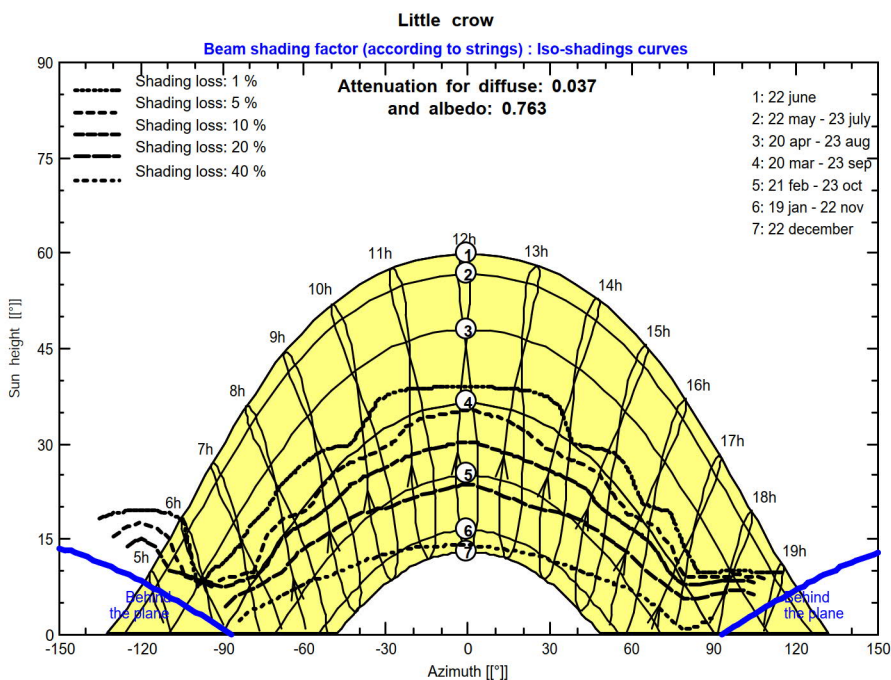

Iso-shadings diagram