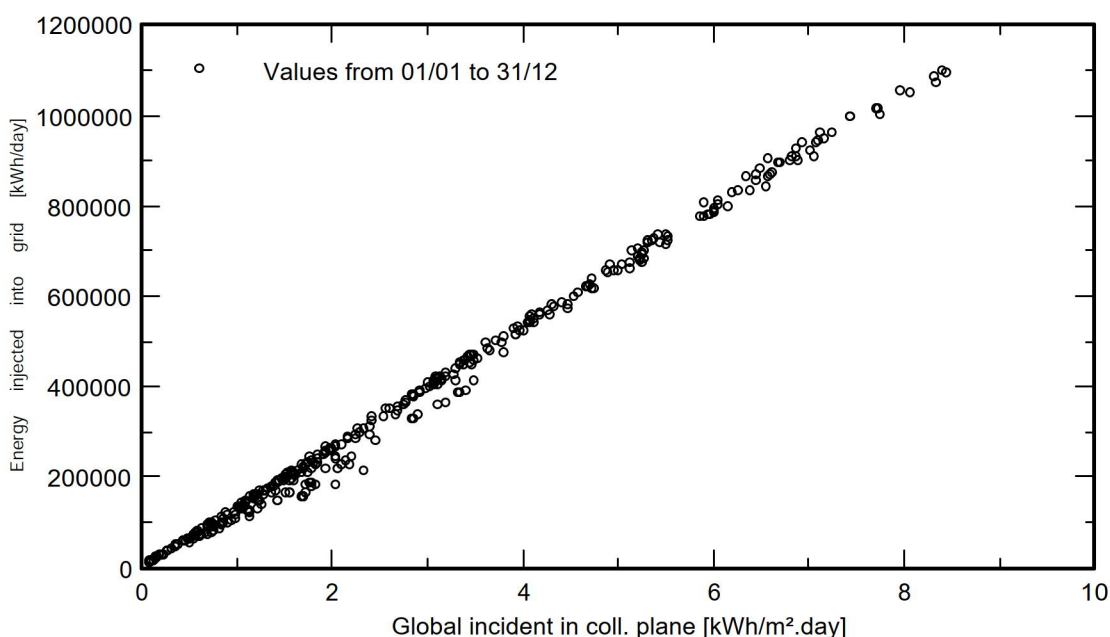

Nb. of units 26.0

Pnom total

119600 kW ac

User's needs

Unlimited load (grid)

Daily Input/Output diagram

System Output Power Distribution

Grid-Connected System: Loss diagram