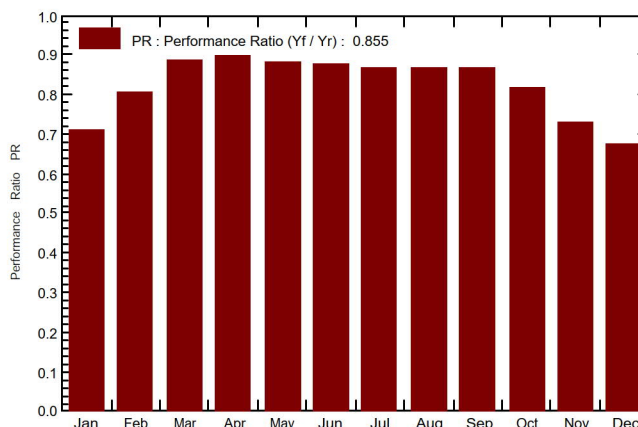

Performance Ratio PR

Littlecrow_PVsyst_A01B0C0_21.06_26INV Balances and main results

	GlobHor kWh/m²	DiffHor kWh/m²	T_Amb °C	GlobInc kWh/m²	GlobEff kWh/m²	EArray MWh	E_Grid MWh	PR
January	20.0	13.00	4.70	29.2	23.1	3283	3092	0.708
February	37.0	22.00	4.80	49.1	42.8	6151	5915	0.804
March	73.0	44.00	6.10	85.0	79.6	11651	11270	0.885
April	108.0	63.00	7.90	118.4	111.4	16364	15877	0.895
May	141.0	80.00	11.00	147.3	138.7	20022	19440	0.881
June	140.0	82.00	13.80	143.5	135.1	19407	18861	0.877
July	144.0	82.00	16.20	148.3	139.6	19777	19214	0.865
August	118.0	71.00	16.50	126.4	119.0	16890	16405	0.866
September	82.0	50.00	13.90	92.4	86.7	12388	12003	0.867
October	51.0	31.00	10.70	64.6	57.7	8175	7886	0.815
November	25.0	16.00	7.40	35.3	28.8	4064	3863	0.731
December	16.0	11.00	4.80	23.9	18.3	2593	2415	0.675
Year	955.0	564.99	9.85	1063.3	980.5	140764	136242	0.855

Legends: GlobHor Horizontal global irradiation
DiffHor Horizontal diffuse irradiation
T_Amb T amb.
GlobInc Global incident in coll. plane
GlobEff Effective Global, corr. for IAM and shadings
EArray Effective energy at the output of the array
E_Grid Energy injected into grid
PR Performance Ratio