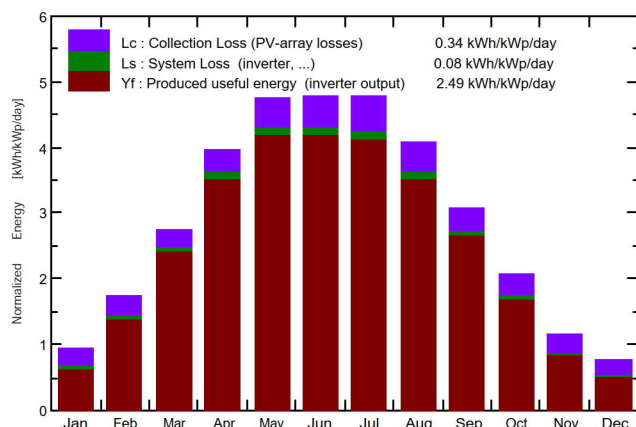

Auxiliaries loss

Proportionnal to Power 1.0 W/kW ... from Power thresh. 0.0 kW

Grid-Connected System: Near shading definition

Project : Little crow
Simulation variant : Littlecrow_PVsyst_A01B0C0_21.06_26INV

Perspective of the PV-field and surrounding shading scene

Iso-shadings diagram

Grid-Connected System: Main results

Project : Little crow
Simulation variant : Littlecrow_PVsyst_A01B0C0_21.06_26INV

Main system parameters		System type	Ground system (tables) on a hill	
Near Shadings	According to module strings	Electrical effect	100 %	
PV Field Orientation	tilt 15°	azimuth	3°	
PV modules	Model LR4-72 HIH 420 M	Pnom	420 Wp	
PV Array	Nb. of modules 356670	Pnom total	149801 kWp	
Inverter	Sunny Central 4600 UP (Preliminary)	Pnom	4600 kW ac	
Inverter pack	Nb. of units 26.0	Pnom total	119600 kW ac	
User's needs	Unlimited load (grid)			

Main simulation results
 System Production **Produced Energy 136242 MWh/year** Specific prod. 909 kWh/kWp/year
 Performance Ratio PR 85.53 %

Normalized productions (per installed kWp): Nominal power 149801 kWp

Performance Ratio PR

Littlecrow_PVsyst_A01B0C0_21.06_26INV Balances and main results

	GlobHor kWh/m ²	DiffHor kWh/m ²	T_Amb °C	GlobInc kWh/m ²	GlobEff kWh/m ²	EArray MWh	E_Grid MWh	PR
January	20.0	13.00	4.70	29.2	23.1	3283	3092	0.708
February	37.0	22.00	4.80	49.1	42.8	6151	5915	0.804
March	73.0	44.00	6.10	85.0	79.6	11651	11270	0.885
April	108.0	63.00	7.90	118.4	111.4	16364	15877	0.895
May	141.0	80.00	11.00	147.3	138.7	20022	19440	0.881
June	140.0	82.00	13.80	143.5	135.1	19407	18861	0.877
July	144.0	82.00	16.20	148.3	139.6	19777	19214	0.865
August	118.0	71.00	16.50	126.4	119.0	16890	16405	0.866
September	82.0	50.00	13.90	92.4	86.7	12388	12003	0.867
October	51.0	31.00	10.70	64.6	57.7	8175	7886	0.815
November	25.0	16.00	7.40	35.3	28.8	4064	3863	0.731
December	16.0	11.00	4.80	23.9	18.3	2593	2415	0.675
Year	955.0	564.99	9.85	1063.3	980.5	140764	136242	0.855