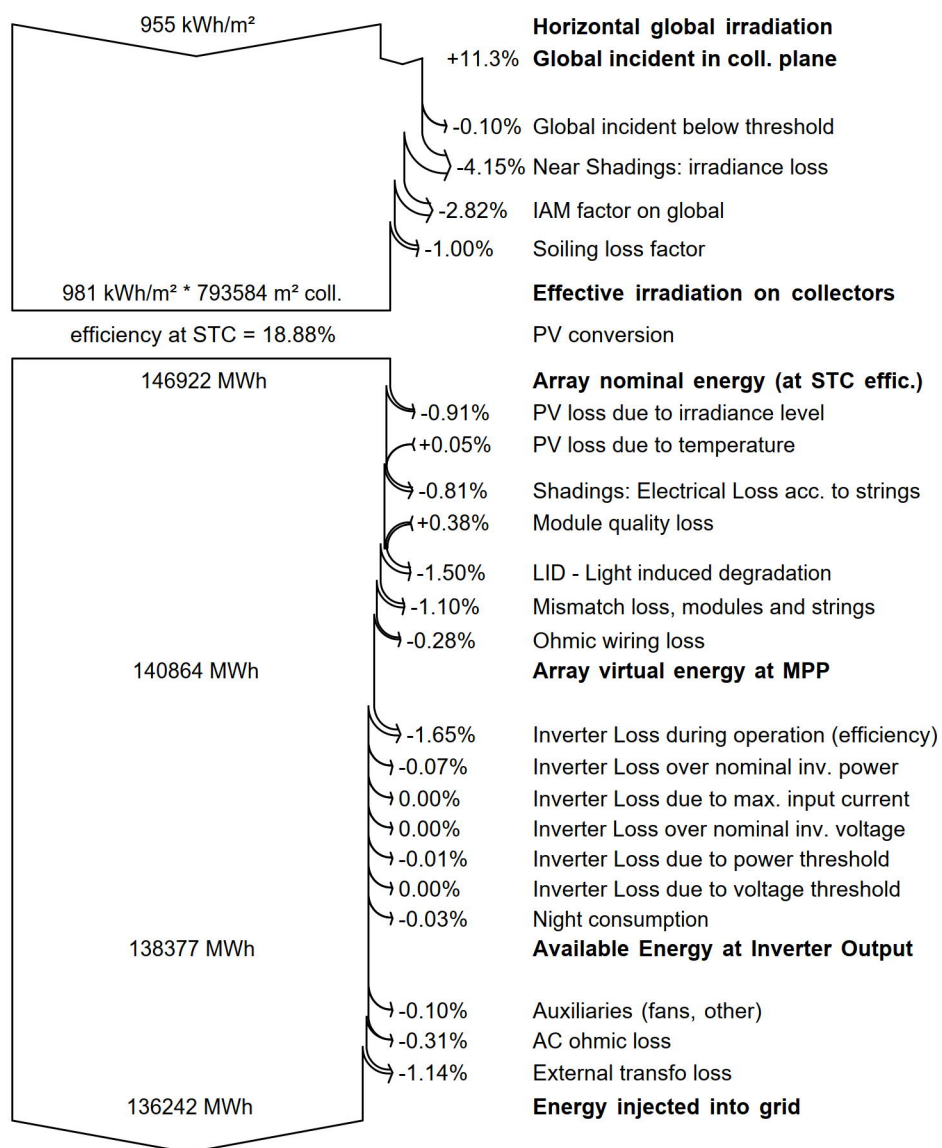

Grid-Connected System: Loss diagram

Project : Little crow

Simulation variant : Littlecrow_PVsyst_A01B0C0_21.06_26INV

Main system parameters	System type	Ground system (tables) on a hill	
Near Shadings	According to module strings	Electrical effect	100 %
PV Field Orientation	tilt 15°	azimuth	3°
PV modules	Model LR4-72 HIH 420 M	Pnom	420 Wp
PV Array	Nb. of modules 356670	Pnom total	149801 kWp
Inverter	Sunny Central 4600 UP (Preliminary)	Pnom	4600 kW ac
Inverter pack	Nb. of units 26.0	Pnom total	119600 kW ac
User's needs	Unlimited load (grid)		

Loss diagram over the whole year